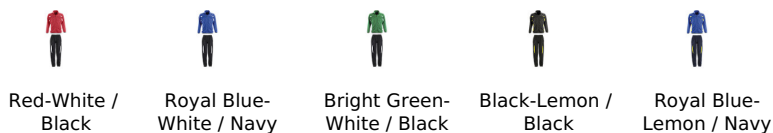

page188

{ VEGAN }

Quality

INTERLOCK 200
100% shiny interlock polyester

Style

Packaging

 Carton size : 60 x 40 x 34 cm

 Weight per carton : 0.00 kg

Available sizes

Sizes	S	M	L	XL	XXL	3XL
A/B	71/56	73/59	75/62	77/65	79/68	81/71

Sizes	S	M	L	XL	XXL	3XL
A/B	78/35	79,5/37	81/39	82,5/41	84/43	85,5/45

Available colours

Related products