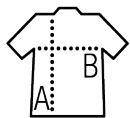

page 73

Quality

PIQUÉ 200
100% Ringspun cotton
Rib 1x1 collar and cuffs
Reinforcing tape on neck

Style

Short sleeves
Contrasting stripes on collar and cuffs
Tone on tone 3 button placket
Fitted cut
Cut and sewn

Available sizes

Sizes	S	M	L	XL	XXL	3XL
A/B	70/49	72/52	74/55	76/58	79/61	82/64

Available colours

Packaging

Carton size : 60 x 39 x 30 cm

Weight per carton : 12.00kg

Related products

SOL'S PASADENA WOMEN
00578