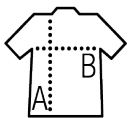

Quality

Style

Set-in sleeves
Cut and sewn

Available sizes

Sizes	XS	S	M	L	XL	XXL	3XL
A/B	65/48	67/51	69/54	71/57	73/60	75/63	77/66

Available colours

Packaging

 Carton size : 58 x 38 x 42 cm