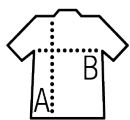

Quality

Style

Full zip opening
2 side and 1 chest zip pockets
Tone-on-tone elasticated bias binding at cuffs and hem

Available sizes

Sizes	S	M	L	XL	XXL
A/B	62/47	64/50	66/53	68/56	70/59

Available colours

Pepper red Abyss blue Royal blue Forest green Black Charcoal grey

Packaging

Carton size : 60 x 40 x 21 cm

Weight per carton : 8.00 kg

Related products

SOL'S RADIANT MEN
03090